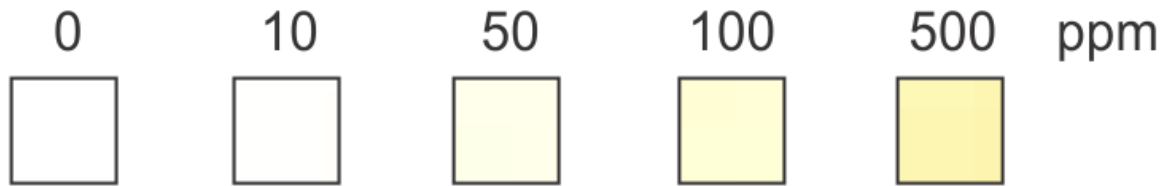

XploSens PS - Color Calibration
(ppm with respect to aqueous hydrogen peroxide)

TECHNOLOGIES FOR A **SAFER** WORLD